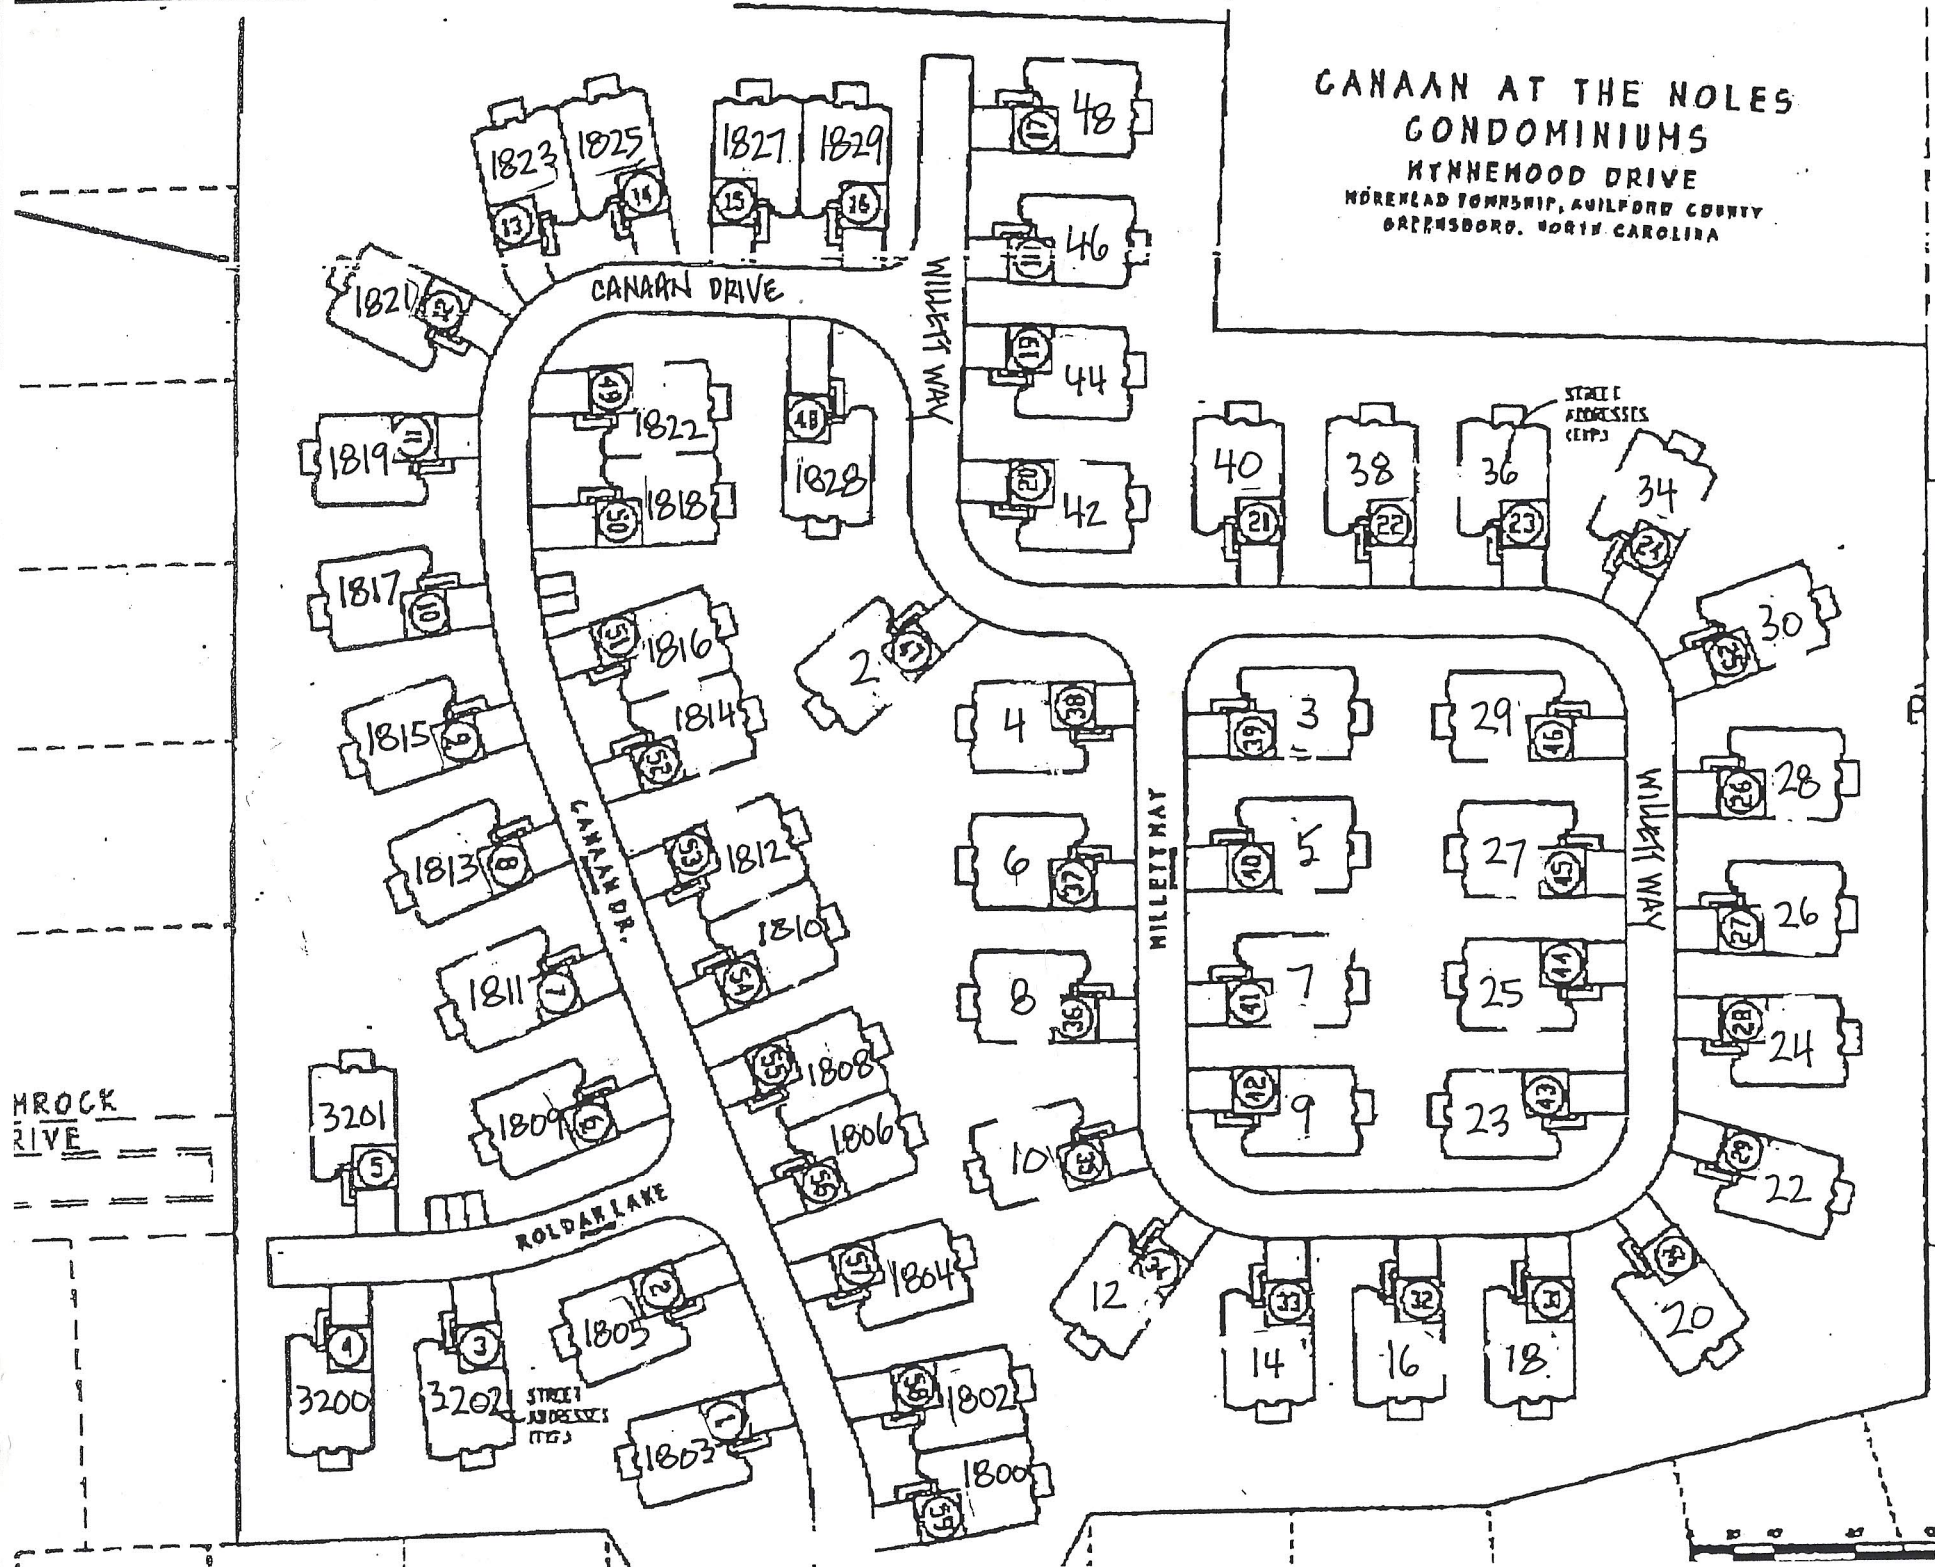

CANAAN AT THE NOLES
CONDOMINIUMS
MYNHOOD DRIVE
HORENLEAD TOWNSHIP, AUILFORD COUNTY
GREENSBORO, NORTH CAROLINA

STREET
ADDRESSES
(LEFT)

HROCK
RIVE

ROLDAR LAKE

STREET
ADDRESSES
(RIGHT)