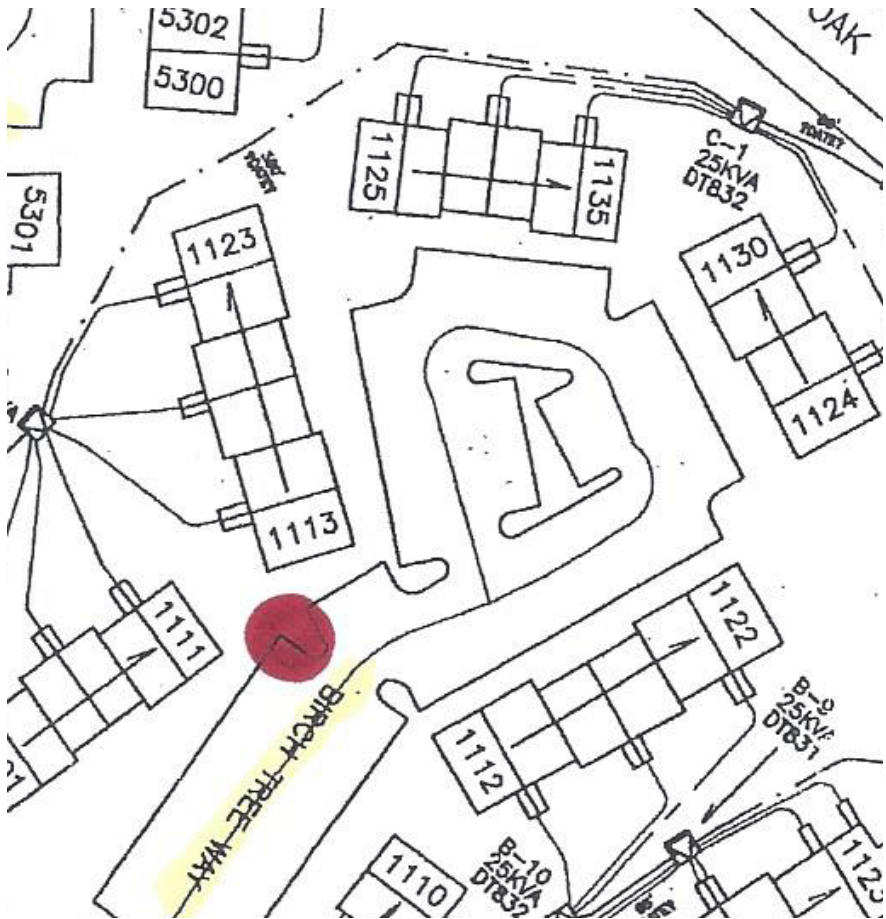

Birch Tree Way Designated Bulk Items Site

Birch Tree Way designated area for bulk items is the concrete pad to the left of the mail kiosk indicated by the red dot