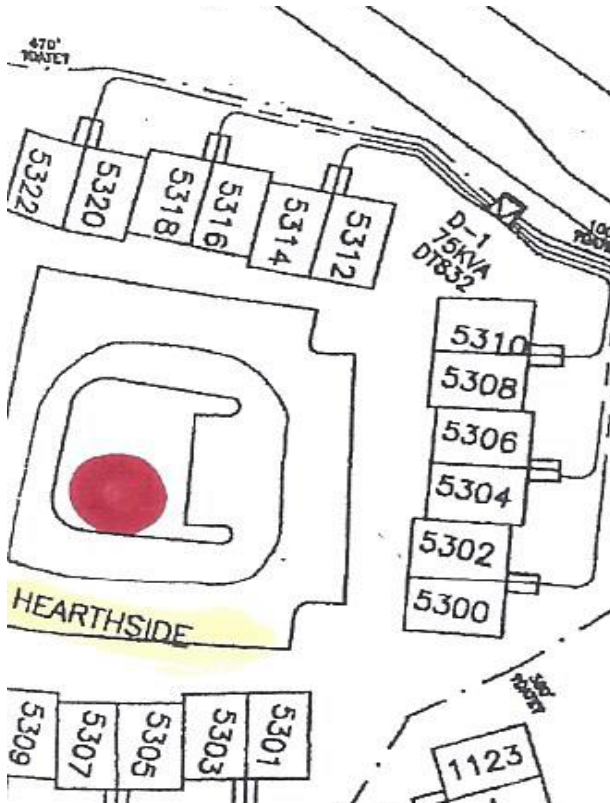

Hearthside Designated Bulk Waste Site

The designated area for bulk waste as shown by the red dot is the concrete pad near the mail kiosk.