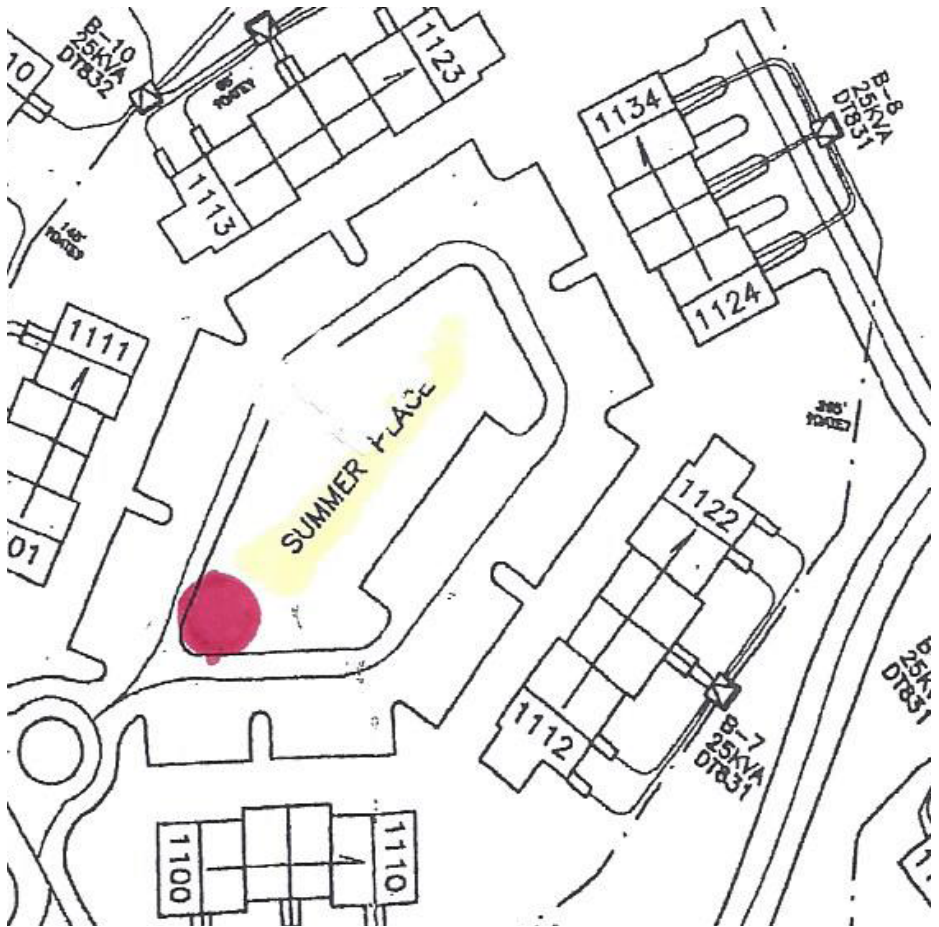

# Summer Place Designated Bulk Items Site

The red dot designates the area for bulk items to be placed on either side of the island closest to the entrance/exit to the court